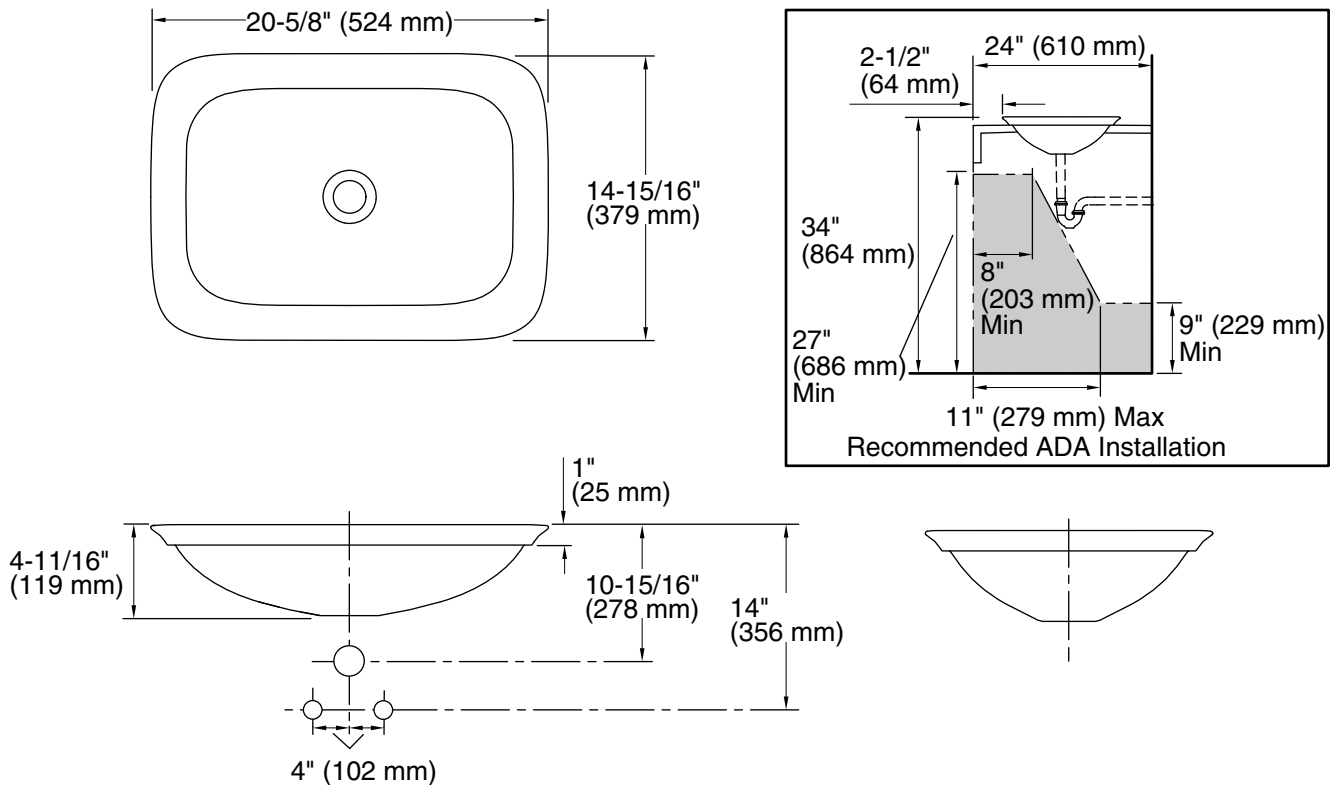

#### Technical Information

All product dimensions are nominal.

Installation: Vessel

Template: 1190263-7, not required, included